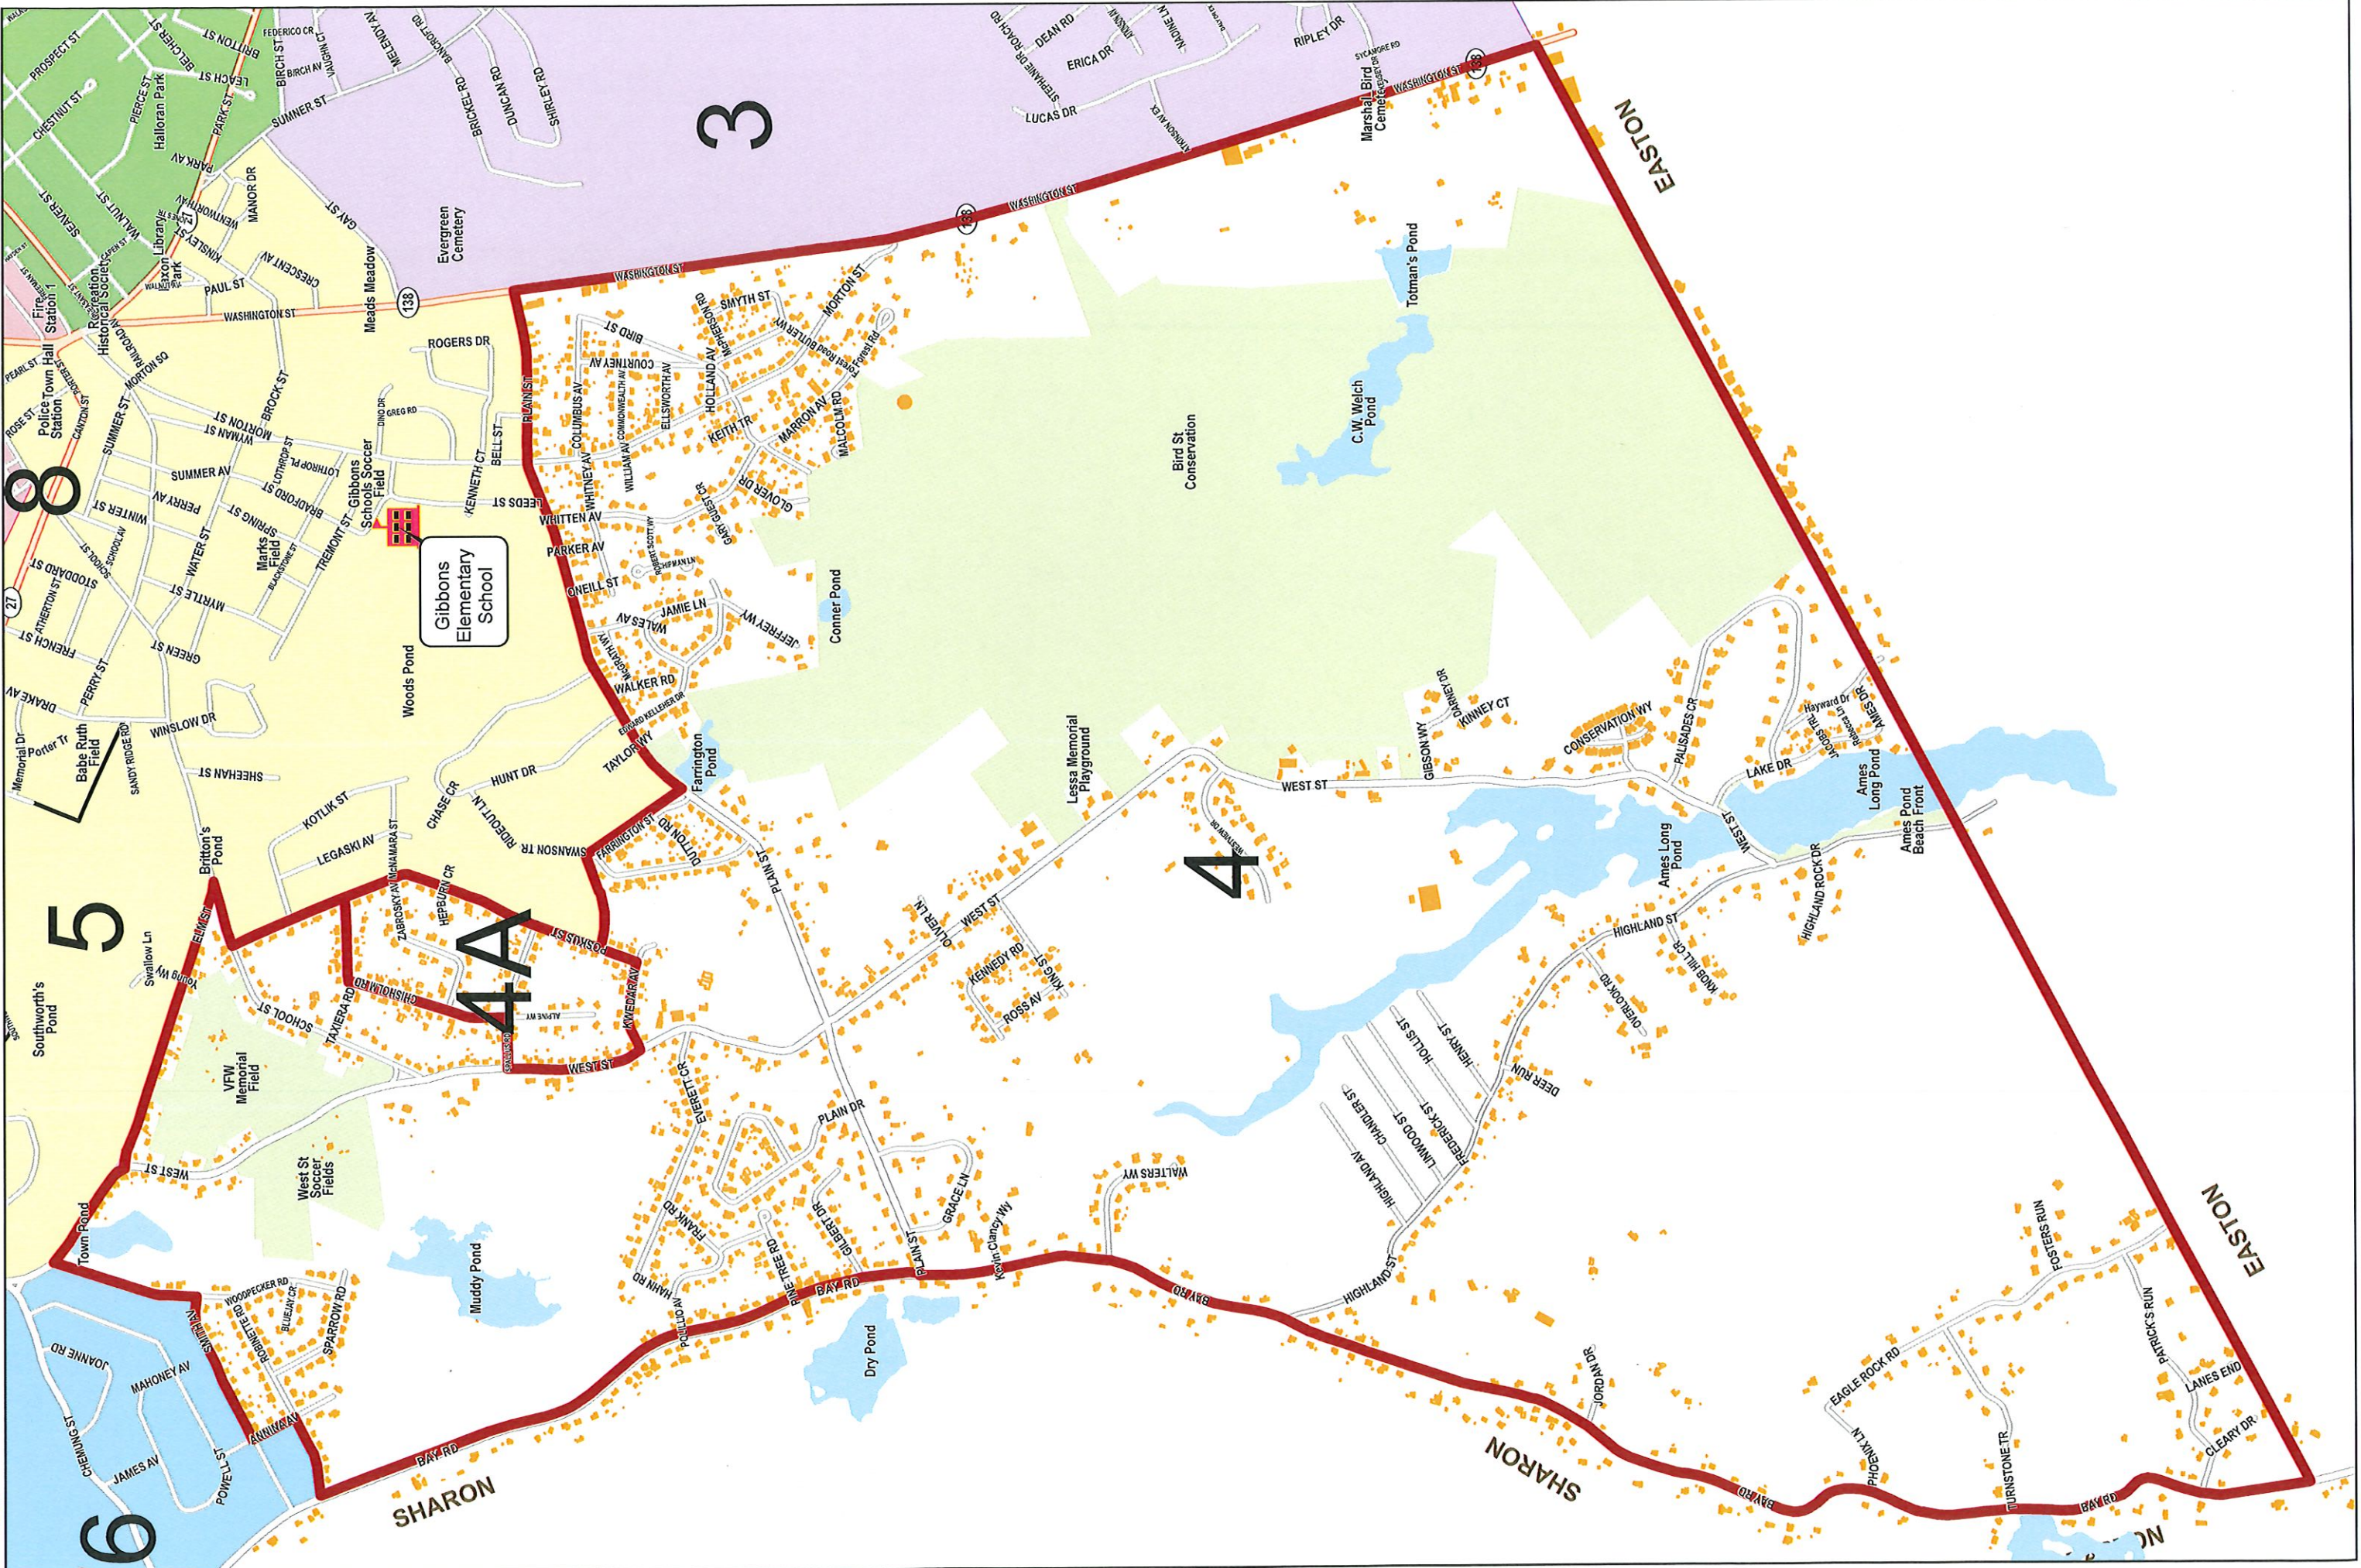

Town of Stoughton

Precinct: 4

Voting Location:
Gibbons Elementary School

235 MORTON ST

8

5

6

3

4

SHARON

EASTON

EASTON